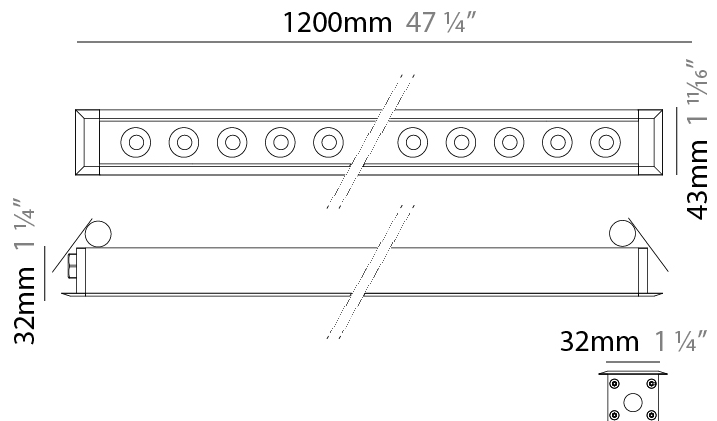

GENERAL

Series: Mini Corniche
Brand: Platek
Division: Exterior
Mounting Type: Recessed
Mounting Location: Ceiling
Subcategory: Downlight

PHYSICAL

Shape: Rectangle
Length (mm): 1220
Length (in): 48 1/32
Width (mm): 43
Width (in): 1 3/4
Height (mm): 32
Height (in): 1 1/4
Ceiling Thickness (mm): 2 - 13
Ceiling Thickness (in): 1/16 - 1/2
Light Distribution: Downlight
Weight (kg): 2.7
Weight (lbs): 5.9
Diffuser: Clear tempered glass
Gasket: Gore-Tex valve to prevent condensation
Fixture Finish: BLK / WHI / GRY / COR / ANT / BRZ
Fixture Material: Extruded Aluminum
Cut-out Measurements: 36mm / 1 7/16" x 1210mm / 47 5/8"

ELECTRICAL

Lamp Type: LED
Total Output Wattage (W): 46
Dimming: Bluetooth technology or DMX
Control Gear: DMX
Driver Included: No
Driver Location: Remote
Driver Type: Constant Current - Universal
Driver Class: Class 2
Input Voltage (V): 120 - 277
Constant Current (MA): 500

LED

Number of LEDs: 32
Color Temperature (°K): RGBW
CRI: >80 CRI
Lamp Life (hrs): 60000
Special LEDs offerings: RGBW

OPTICAL

Optic°: 26 / 40 / ELL

RATINGS AND CERTIFICATIONS

Certified By: Certified for North American Standards
IP rating: IP65
IK Rating: IK07
Bug Rating: B1 U0 G0

PROJECT
TYPE
SPECIFIER
QUANTITY
DATE