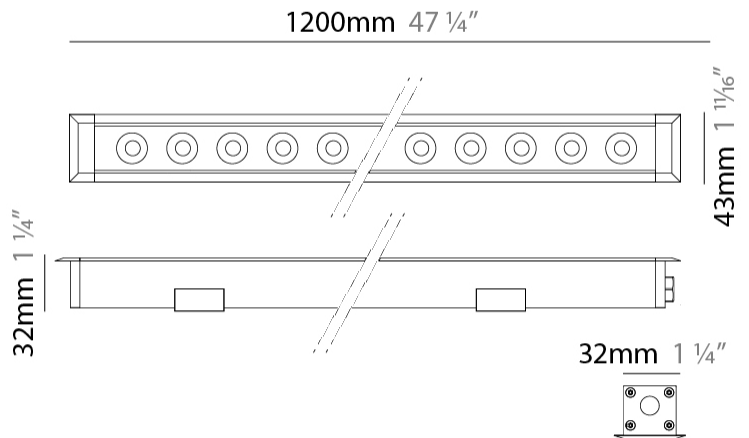

PROJECT	_____
TYPE	_____
SPECIFIER	_____
QUANTITY	_____
DATE	_____

MINI CORNICHE RECESSED

E91639-

base number   Finish Options   Lens Options

1. To build a product code in our configurator select the specify button on the base model # product page
2. To build a manual product code on this datasheet choose from the options listed below in blue font and add the suffix to the base model #

GENERAL

Series: Mini Corniche
Brand: Platek
Division: Exterior
Mounting Type: Recessed
Mounting Location: In-Ground
Subcategory: Walk Over

PHYSICAL

Shape: Rectangle
Length (mm): 1220
Length (in): 48 1/2
Width (mm): 43
Width (in): 1 5/8
Height (mm): 32
Height (in): 1 1/2
Light Distribution: Uplight
Screws: A4 stainless steel
Diffuser: Clear tempered glass
Gasket: Gore-Tex valve to prevent condensation
Fixture Finish: [BLK / WHI / GRY / COR / ANT / BRZ](#)
Fixture Material: Extruded Aluminum

ELECTRICAL

Lamp Type: LED
Total Output Wattage (W): 46
Dimming: Bluetooth technology or DMX
Control Gear: DMX
Driver Included: No
Driver Location: Remote
Driver Type: Constant Current - Universal
Driver Class: Class 2
Input Voltage (V): 120 - 277
Constant Current (MA): 500

LED

Number of LEDs: 32
Color Temperature (°K): RGBW
CRI: >80 CRI
Lamp Life (hrs): 60000
Special LEDs offerings: RGBW

OPTICAL

Optic°: [26 / 47 / ELL](#)

RATINGS AND CERTIFICATIONS

Certified By: Certified for North American Standards
IP rating: IP67
IK Rating: IK07
Bug Rating: B1 U0 G0